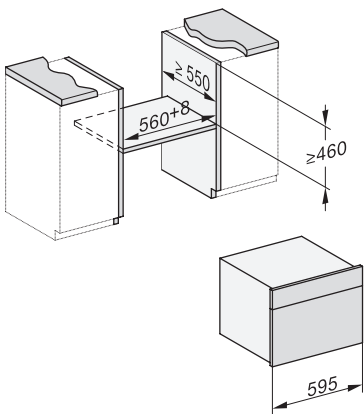

DG7x4x, DGM7x4x, DGC7x4x, DGC7x4xX, DGC7x4xHCPro, DGC7x4xHCXPro installation drawings